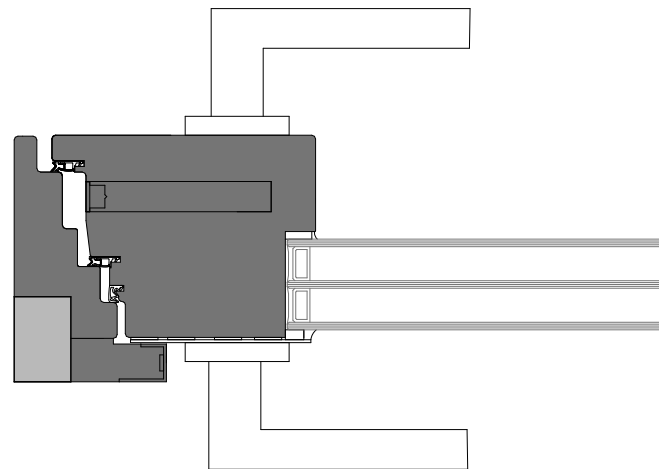

All Rights Reserved - Measurements can change at any time

ALL MEASUREMENTS SHOWN ARE IN MM

Jambs (1)

Mullions (2)

Jambs (3)

Elevations

Exterior

Interior

TANNER

Windows and Doors Vitra Premium Window | Sections/Details | April 2015 | www.tannerwindows.com

All Rights Reserved - Measurements can change at any time

ALL MEASUREMENTS SHOWN ARE IN MM

TANNER

Windows and Doors Vitra Premium French Door | Plan/Sections | April 2015 | www.tannerwindows.com

All Rights Reserved - Measurements can change at any time

ALL MEASUREMENTS SHOWN ARE IN MM

Standard French Door

French Door with entry door hardware and lock