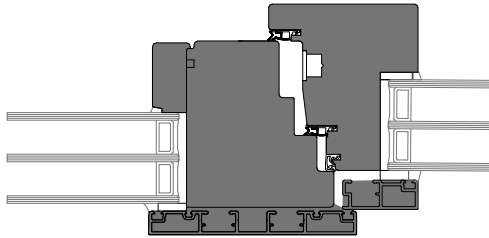

All Rights Reserved - Measurements can change at any time

ALL MEASUREMENTS SHOWN ARE IN MM

Jambs (1)

Mullions (2)

Jambs (3)

Elevations

Exterior

Interior

TANNER

Windows and Doors Lauda Premium Window | Sections/Details | April 2015 | www.tannerwindows.com

All Rights Reserved - Measurements can change at any time

ALL MEASUREMENTS SHOWN ARE IN MM

TANNER

Windows and Doors Lauda Premium French Door | Plan/Sections | April 2015 | www.tannerwindows.com

All Rights Reserved - Measurements can change at any time

ALL MEASUREMENTS SHOWN ARE IN MM

Standard French Door

French Door with entry door hardware and lock