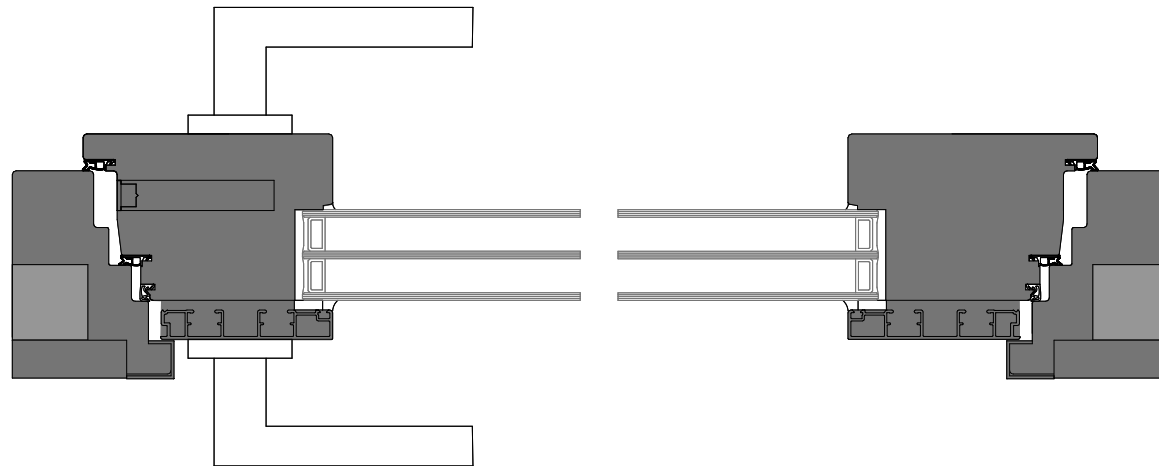

TANNER

Windows and Doors Lauda Premium Window | Sections/Details | April 2015 | www.tannerwindows.com

All Rights Reserved - Measurements can change at any time

ALL MEASUREMENTS SHOWN ARE IN MM

TANNER

Windows and Doors Lauda Premium French Door | Plan/Sections | April 2015 | www.tannerwindows.com

All Rights Reserved - Measurements can change at any time

ALL MEASUREMENTS SHOWN ARE IN MM

Standard French Door

French Door with entry door hardware and lock