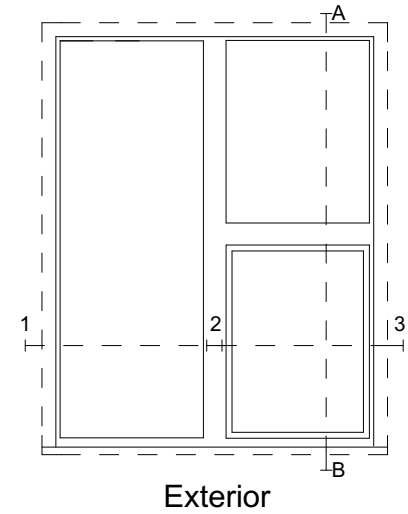

TANNER

Windows and Doors Holta Premium Window | Sections/Details | April 2015 | www.tannerwindows.com

All Rights Reserved - Measurements can change at any time

ALL MEASUREMENTS SHOWN ARE IN MM

Elevations

Exterior

Interior

TANNER

Windows and Doors Holta Premium French Door | Plan/Sections | April 2015 | www.tannerwindows.com

All Rights Reserved - Measurements can change at any time

ALL MEASUREMENTS SHOWN ARE IN MM