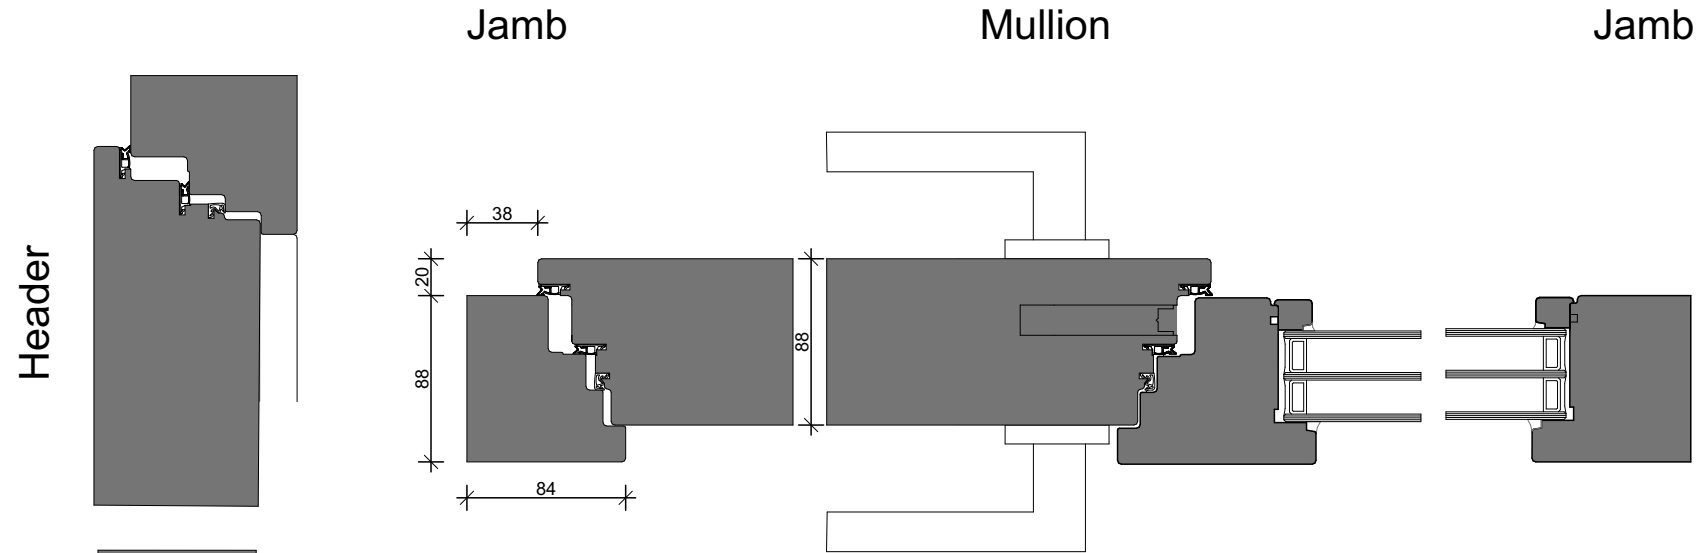

TANNER

Windows and Doors

Holta Entry Door with Sidelight | Plans/Section

April 2015 | www.tannerwindows.com

All Rights Reserved - Measurements can change at any time

ALL MEASUREMENTS SHOWN ARE IN MM

Elevations