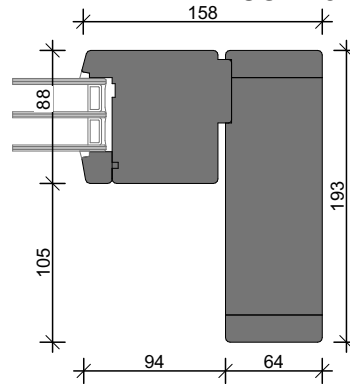

# TANNER

All Rights Reserved - Measurements can change at any time

ALL MEASUREMENTS SHOWN ARE IN MM

Jamb

Mullion

Jamb

Head

Sill

Elevations

Exterior

Interior